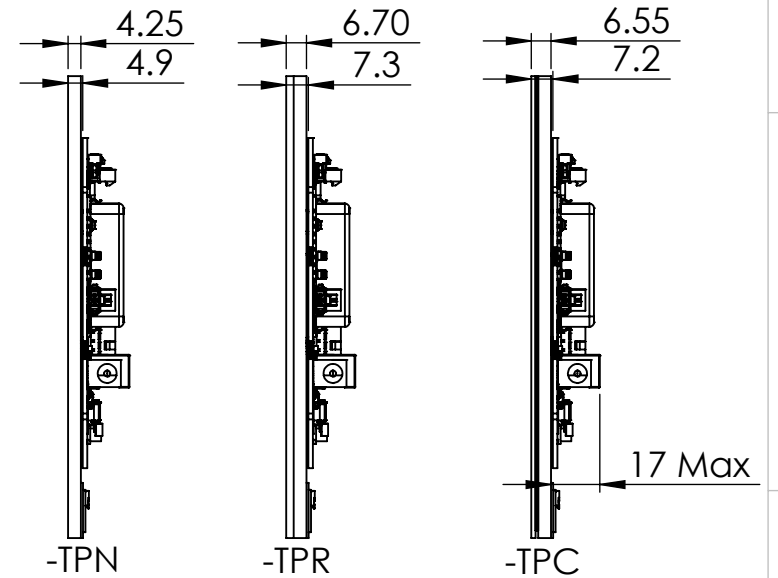

REVISIONS			
ZONE	REV.	DESCRIPTION	DATE
	A	Release	2024-06-19

PAPER SIZE: <b>Letter</b>	UNLESS OTHERWISE SPECIFIED:	TITLE: <b>HTT101A-IPS-1280800A</b>		
Printed On: 2024-06-19	DIMENSIONS ARE IN mm TOLERANCES: FRACTIONAL ± 0.1 TWO PLACE DECIMAL ± 0.01 THREE PLACE DECIMAL ± 0.001 ANGULAR: MACH ± 0.5°	CUSTOM NUM: <b>N/A</b>	PCB/HDW REV: <b>3.x.x</b>	DOC REV: <b>A</b>
Drawn By: Brian Ingwersen		DO NOT SCALE DRAWING	SCALE: 1:2.5	SHEET 1 OF 1