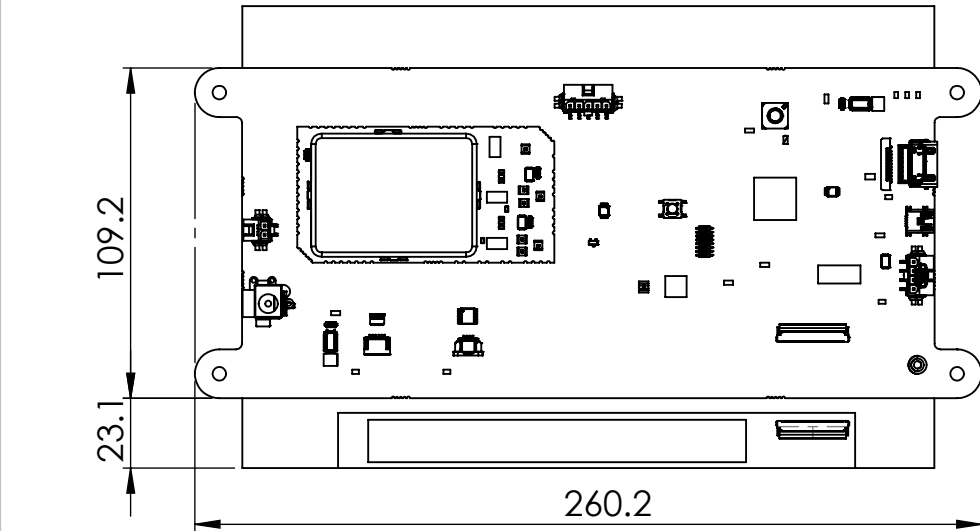

REVISIONS			
ZONE	REV.	DESCRIPTION	DATE
	A	Release	2024-06-19

PAPER SIZE: <b>Letter</b>	UNLESS OTHERWISE SPECIFIED:	TITLE: <b>HTT101A-IPS-1280800A</b>		
Printed On: 2024-06-19	DIMENSIONS ARE IN mm TOLERANCES: FRACTIONAL ± 0.1 TWO PLACE DECIMAL ± 0.01 THREE PLACE DECIMAL ± 0.001 ANGULAR: MACH ± 0.5°	CUSTOM NUM: <b>N/A</b>	PCB/HDW REV: <b>3.x.x</b>	DOC REV: <b>A</b>
Drawn By: Brian Ingwersen		DO NOT SCALE DRAWING	SCALE: 1:2.5	SHEET 1 OF 1