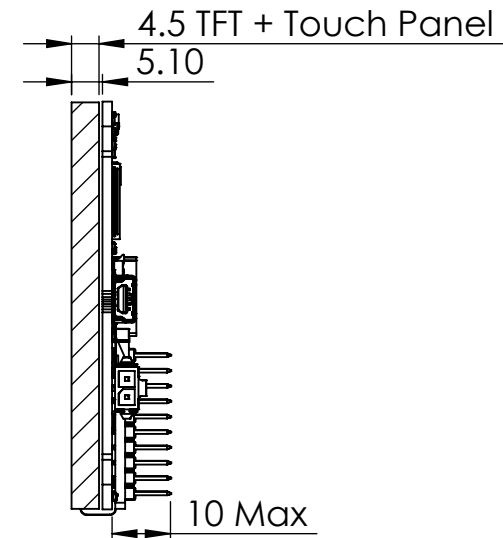

REVISIONS			
ZONE	REV.	DESCRIPTION	DATE
	A	Release	2024-06-21

EVE Interface

PAPER SIZE: Letter	UNLESS OTHERWISE SPECIFIED: DIMENSIONS ARE IN mm TOLERANCES: FRACTIONAL ± 0.1 TWO PLACE DECIMAL ± 0.01 THREE PLACE DECIMAL ± 0.001 ANGULAR: MACH ± 0.5°	TITLE: EVE3x-43A-IPS-800480A	PCB/HDW REV: R1.0.3	DOC REV: A
Printed On: 2024-06-21	Drawn By: Brian Ingwersen	CUSTOM NUM: N/A	DO NOT SCALE DRAWING SCALE: 1:1.25	
			SHEET 1 OF 1	