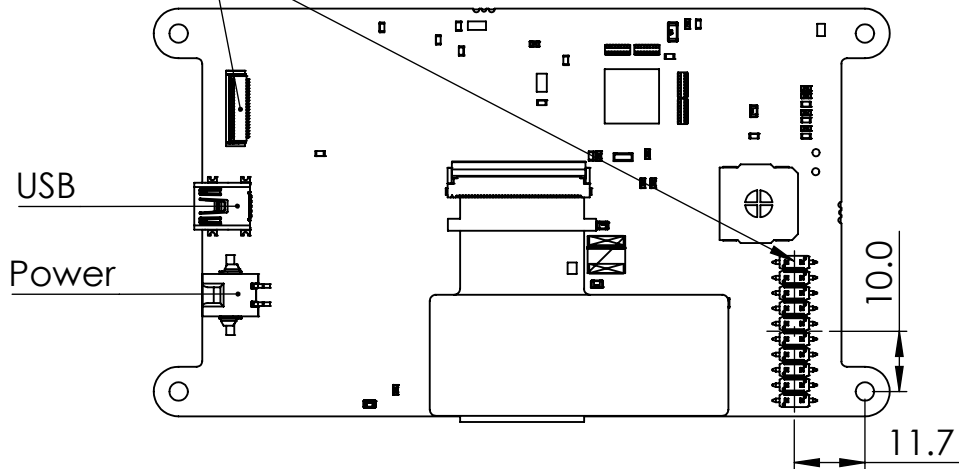

REVISIONS			
ZONE	REV.	DESCRIPTION	DATE
	A	Release	2024-06-21

EVE Interface

PAPER SIZE: Letter	UNLESS OTHERWISE SPECIFIED: DIMENSIONS ARE IN mm TOLERANCES: FRACTIONAL ± 0.1 TWO PLACE DECIMAL ± 0.01 THREE PLACE DECIMAL ± 0.001 ANGULAR: MACH ± 0.5°	TITLE: EVE3x-43A-IPS-800480A	PCB/HDW REV: R1.0.3	DOC REV: A
Printed On: 2024-06-21	Drawn By: Brian Ingwersen	CUSTOM NUM: N/A	DO NOT SCALE DRAWING SCALE: 1:1.25	
			SHEET 1 OF 1	